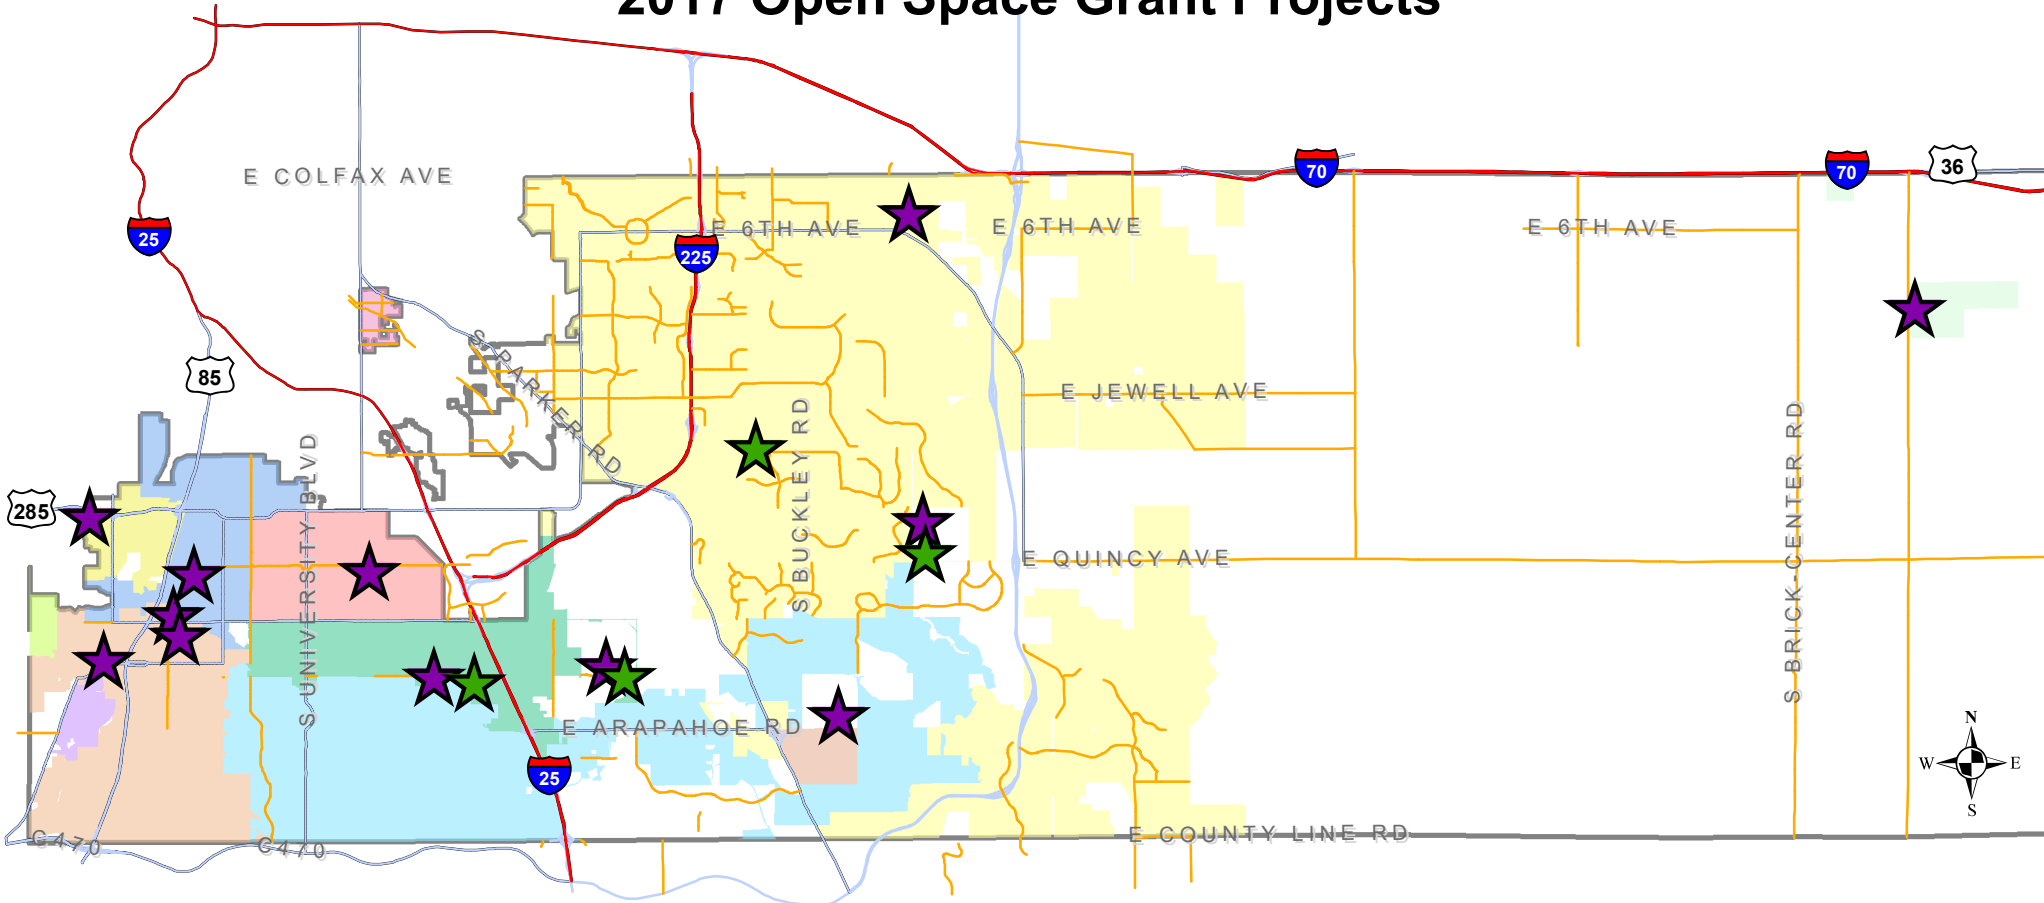

2017 Open Space Grant Projects

Legend

 Fall 2017 Grants	 Bennett	 Englewood
 Spring 2017 Grants	 Bow Mar	 Foxfield
 Aurora	 Centennial	 Glendale
	 Cherry Hills Village	 Greenwood Village
	 Columbine Valley	 Littleton
	 Deer Trail	 Sheridan