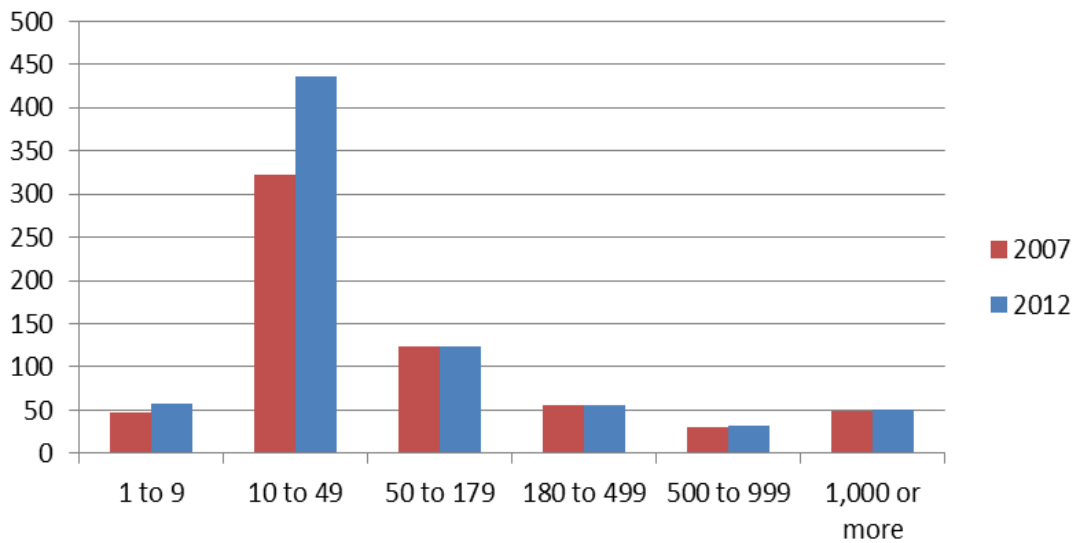

Agriculture

**Arapahoe County Farms by Size,
2007 and 2012**

The U.S. Department of Agriculture conducts a census of farms every five years. In 2012, Arapahoe County had 755 farms, up from 627 farms in 2007. Farmland in the County in 2012 was estimated at 283,226 acres, an increase of more than 30,000 acres from the 2007 estimate of 251,812 acres. Farmland in the County now totals about 55 percent of the County’s total area, up from 49 percent in 2007. Statewide, farmland made up 48 percent of Colorado’s total area.

While the numbers of farms and total farmland had increased in the past five years, the average size of a farm in the County decreased from 402 acres to 375 acres. The average farm in Colorado was more than twice as large at 881 acres. While smaller, Arapahoe County farms had an average market value of \$1,685 per acre compared to the state average of \$1,280. As shown in the chart, Arapahoe County has over half of its farms in the 10 to 49 acre size. Statewide, only 28 percent of the farms fall into this category.

Arapahoe County Colorado Demographics

Over 60 percent of the farms had 2012 sales of less than \$2,500. Five percent (35) had sales of more than \$100,000. Statewide, almost 16 percent of farms had sales of more than \$100,000, suggesting that many farms in Arapahoe County are “hobby” farms and not the major source of income for the farmer.

The table on the right shows the top four categories of farms by their North American Industrial Classification System category. Only the farms that were primarily engaged in hay farming had shown a reduction in the number of farms. The farms involved in beef cattle ranching nearly doubled in number, from 137 to 240.